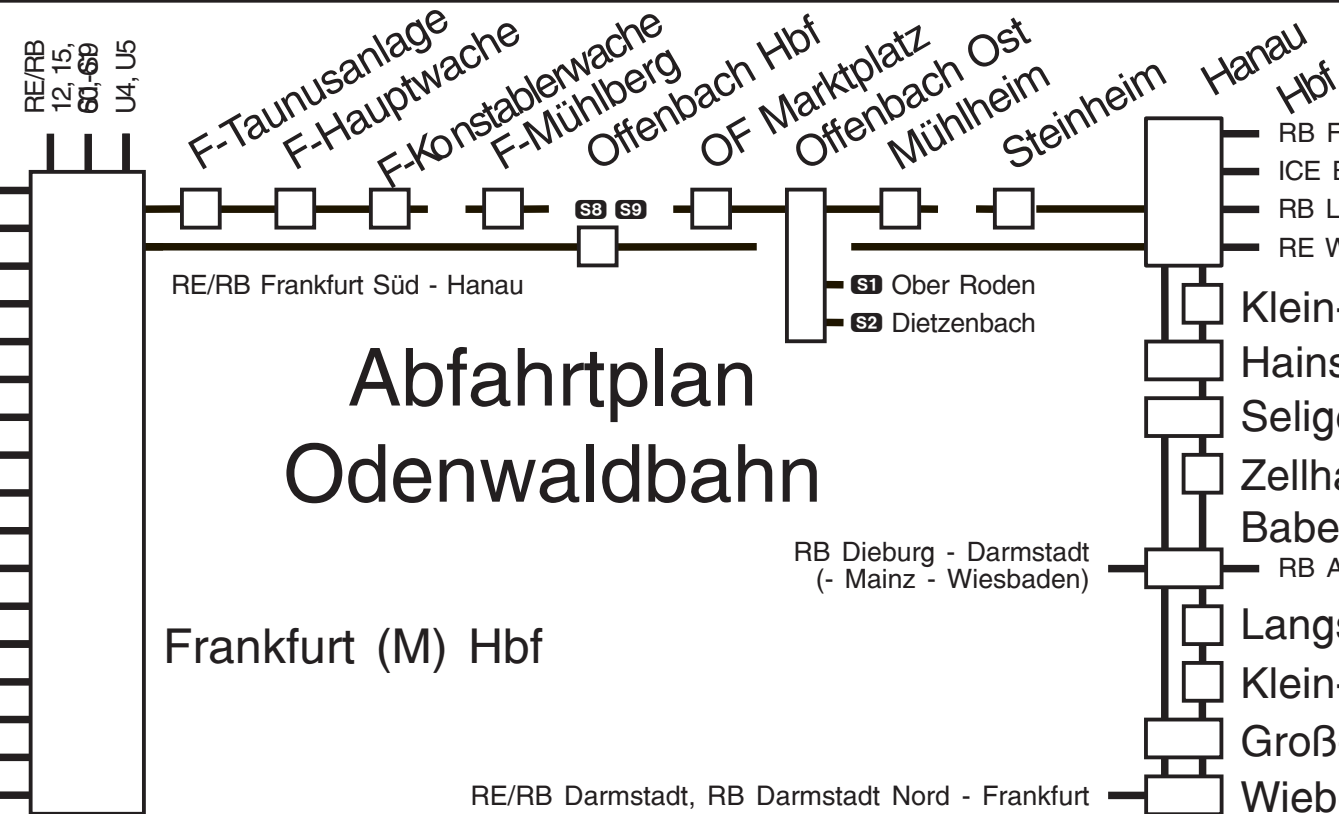

ICE Hannover (- Hamburg/Bremen)
ICE Kassel - Braunschweig - Berlin
ICE/IC Mannheim - Stuttgart (- München)
ICE Karlsruhe - Basel (- Zürich/Interlaken)
ICE/TGV Saarbrücken (- Paris)
IC Köln - Bremen - Hamburg
ICE Berlin/Würzburg - Nürnberg - Wien
ICE Köln (- Essen/Dortmund/Münster)
ICE Leipzig - Dresden
ICE Heidelberg - Karlsruhe
ICE Gießen - Kassel - Hamburg (- Stralsund)
EC/IC Heidelberg - München (- Salzburg/Klagenfurt/Graz)
RE Siegen / RE/RB Limburg
RE/RB Friedberg - Gießen - Kassel
RE/RB Biblis - Mannheim
RB Wiesbaden - Koblenz - Neuwied
RE Bad Kreuznach - Saarbrücken

RB Friedberg / RB Schöllkrippen
ICE Berlin/Würzburg - Nürnberg - Wien/München
RB Laufach - Gemünden
RE Würzburg/Fulda, RB Wächtersbach
Klein-Auheim
Hainstadt
Seligenstadt
Zellhausen
Babenhausen
Langstadt
Klein-Umstadt
Groß-Umstadt
Wiebelsbach
RB Dieburg - Darmstadt (- Mainz - Wiesbaden)
RB Aschaffenburg

Abfahrtsplan Odenwaldbahn

Frankfurt (M) Hbf

(Frankfurt -) Hanau - Wiebelsbach

Table with columns for departure times from Frankfurt (M) Hbf to various stations: Hanau Hbf, Klein-Auheim, Hainstadt, Seligenstadt, Zellhausen, Babenhausen, Langstadt, Klein-Umstadt, Groß-Umstadt, Wiebelsbach. Includes train numbers and arrival times at each station.

Wiebelsbach - Hanau (- Frankfurt)

Table with columns for departure times from Wiebelsbach to various stations: Groß-Umstadt, Klein-Umstadt, Langstadt, Babenhausen, Zellhausen, Seligenstadt, Hainstadt, Klein-Auheim, Hanau Hbf. Includes train numbers and arrival times at each station.

Samstag auch 24. und 31.12.2020

Table showing departure times for Saturdays (including Dec 24 and 31, 2020) from Frankfurt (M) Hbf to various stations.

Samstag auch 24. und 31.12.2020

Table showing departure times for Saturdays (including Dec 24 and 31, 2020) from Wiebelsbach to various stations.

Sonn- und Feiertag

Table showing departure times for Sundays and public holidays from Frankfurt (M) Hbf to various stations.

Sonn- und Feiertag

Table showing departure times for Sundays and public holidays from Wiebelsbach to various stations.

1 Zug verkehrt Freitag, Samstag und vor hessischen Feiertagen
2 Zug verkehrt Samstag, Sonntag und an hessischen Feiertagen

Herausgeber: Odenwaldbahn-Initiative Poststocker Straße 14 64372 Ober-Ramstadt Angaben ohne Gewähr

Betreiber der Odenwaldbahn: VIAS Rail GmbH Tel.: 01806 7683646 kundenservice@vias-online.de